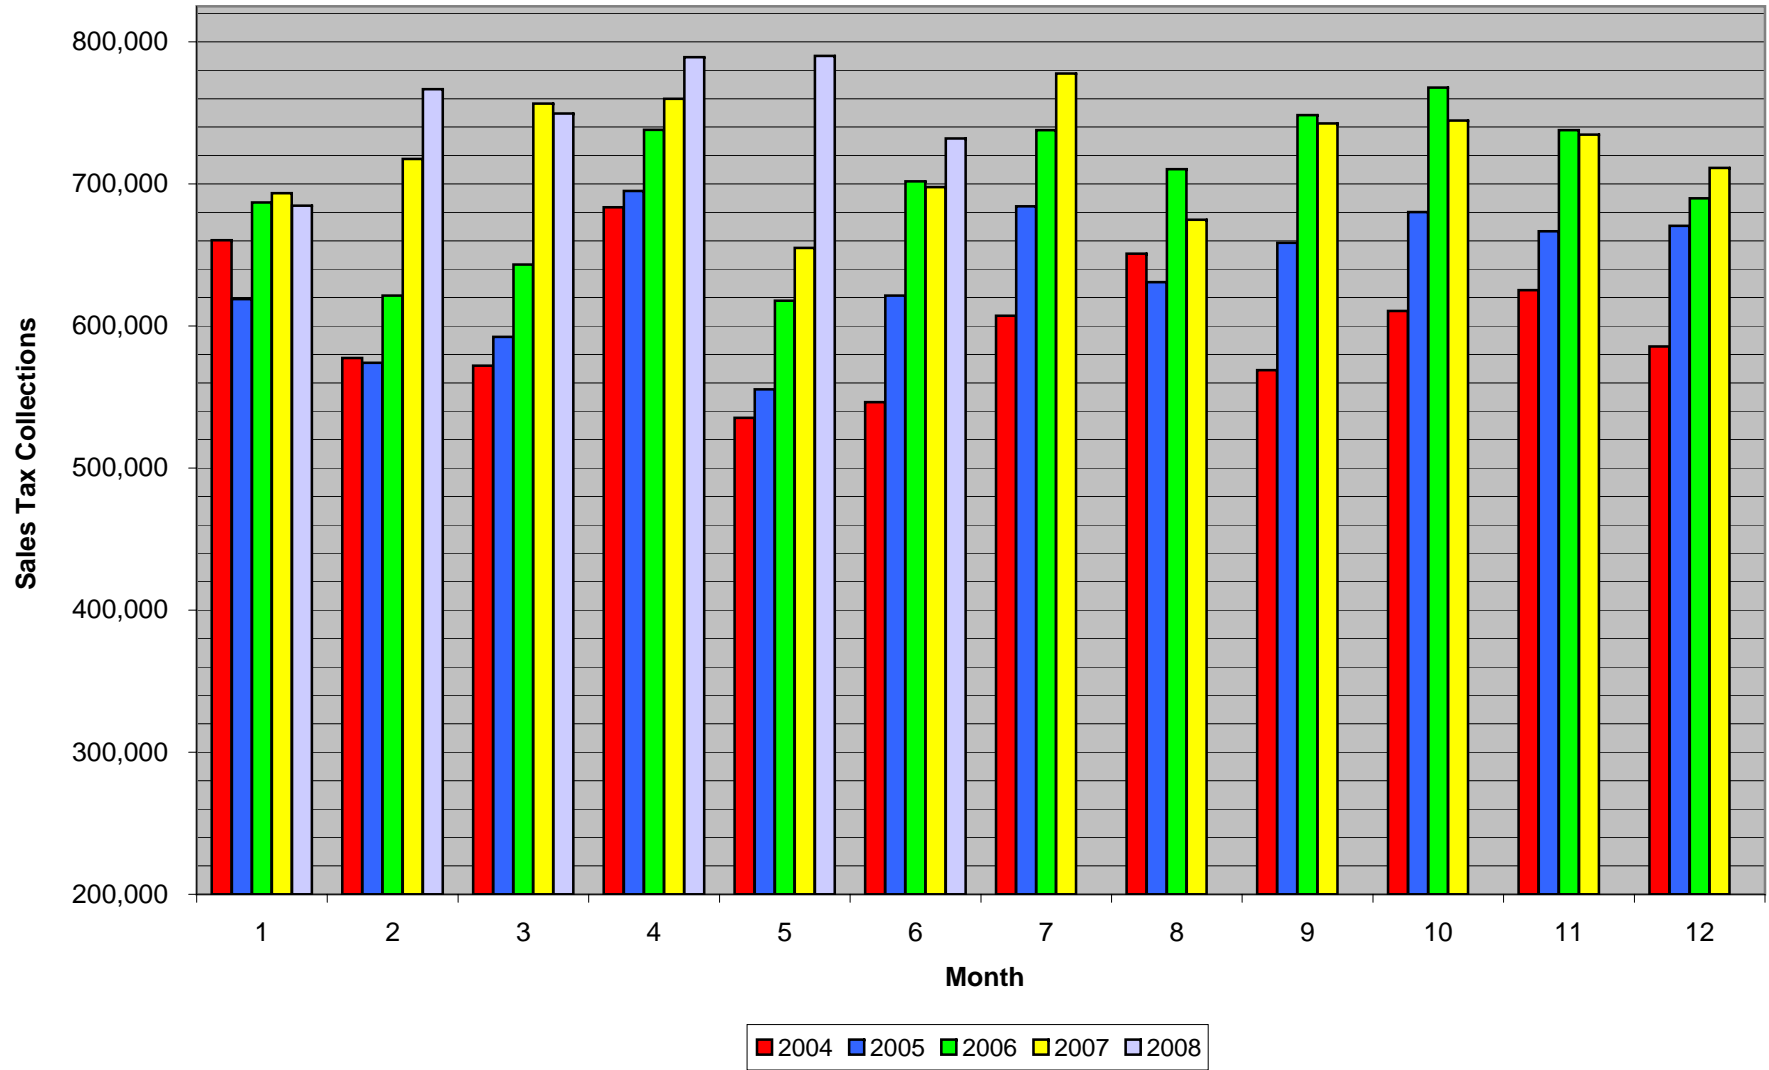

City of Albertville Historical Sales Tax Collection

Actual Sales Tax Collections Through March 2008